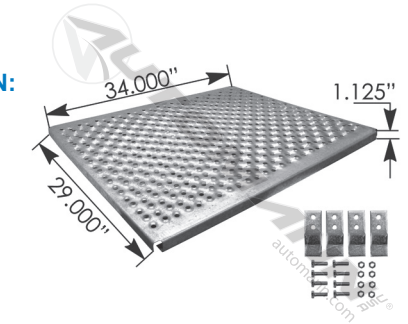

DESCRIPTION:

29" X 34"
Galvanized
Steel,

Includes:
562.PMK1
Mounting Kit