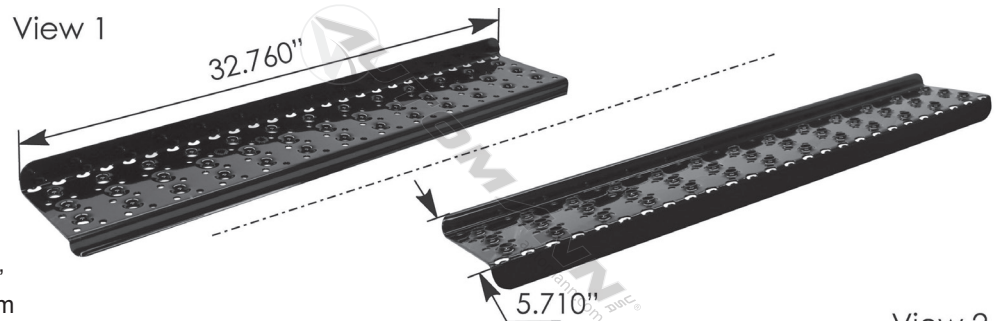

View 2

M55060

STEP

REPLACES:
3571060C1
APPLICATION:
IHC
Painted Steel
2001-2013
3200, 43-4400,
73-74-75-76-7700,
8500, RXT,
Terrastar
L: 35.250" x W: 5.500"
L: 895mm x W: 140mm

View 2

M55200

STEP

REPLACES:
3578200C1
APPLICATION:
IHC
Painted Steel
1300 FBC, 32-3800,
41-42-43-4400,
73-74-75-76-7700,
85-8600,
L: 21.687" x W: 6.000"
L: 550mm x W: 152mm

View 2

M55201

STEP

REPLACES:
3578201C1
APPLICATION:
IHC
Painted Steel

L: 32.760" x W: 5.710"
L: 832mm x W: 150mm

View 2

M55281

STEP