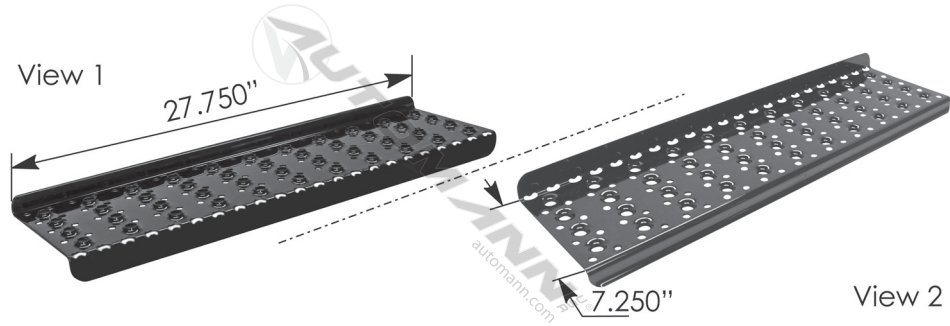

L: 17.625" x W: 5.900"

L: 448mm x W: 150mm

View 1

View 2

M55370

STEP

REPLACES:

3536370C1,

3536370C2

APPLICATION:

IHC

Painted Steel

View 1

View 2

L: 27.750" x W: 7.250"

L: 704mm x W: 184mm