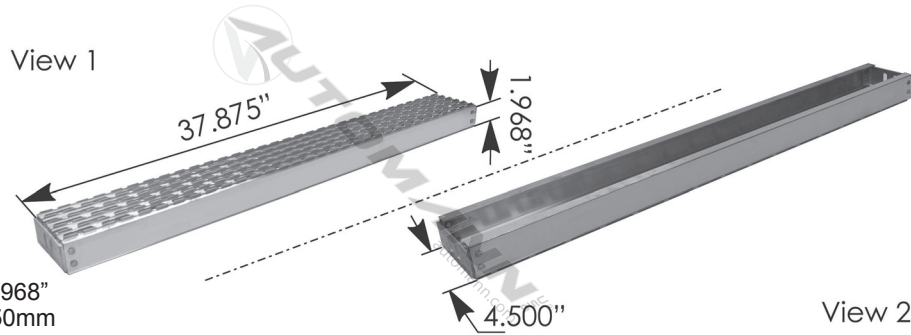

STEP

REPLACES:

20816521,
85QM4192M2

APPLICATION:

Mack
Aluminum

View 1

View 2

L: 37.875" x W: 4.500" x H: 1.968"
L: 962mm x W: 114mm x H: 50mm