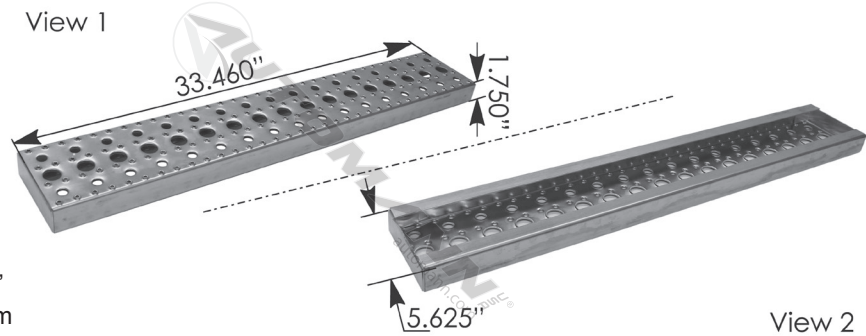

M46085

STEP

REPLACES:

A2257757085

APPLICATION:

Freightliner
Aluminum

View 1

L: 33.460" x W: 5.625" x H: 1.750"
L: 850mm x W: 143mm x H: 45mm