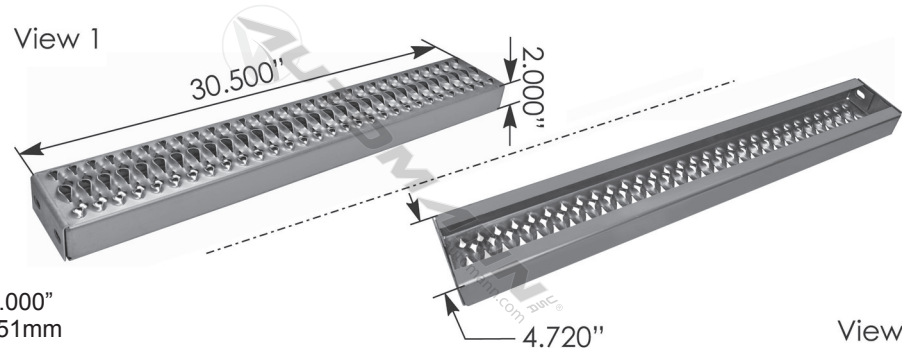

M75275

STEP

REPLACES:

11039420775,
11-03942-0775

APPLICATION:

Peterbilt
Aluminum
Model 387

View 1

L: 30.500" x W: 4.750" x H: 2.000"
L: 775mm x W: 120mm x H: 51mm

View 2

M75285

STEP

REPLACES:

11039420850,
11-03942-0850