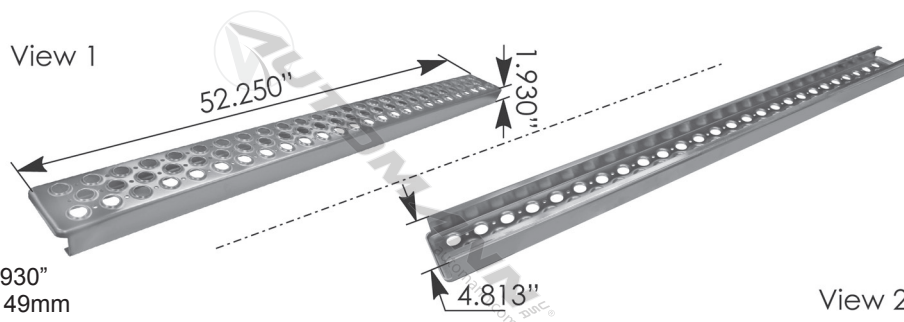

APPLICATION:

Kenworth
Aluminum

View 1

L: 52.250" x W: 4.813" x H: 1.930"
L: 1352mm x W: 122mm x H: 49mm

View 2