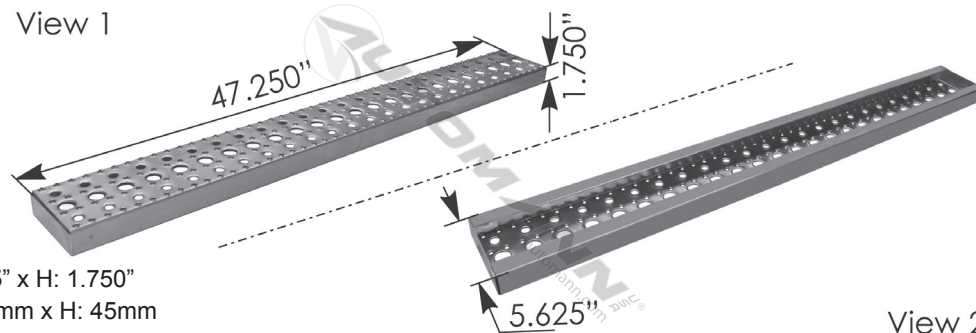

L: 35.687" x W: 5.625" x H: 1.750"
L: 907mm x W: 143mm x H: 45mm

View 2

M46120

STEP

REPLACES:

A2257757120

APPLICATION:

Freightliner
Aluminum

View 1

L: 47.250" x W: 5.625" x H: 1.750"
L: 1200mm x W: 143mm x H: 45mm

View 2

M46150

STEP

REPLACES:

A2257757150

APPLICATION: