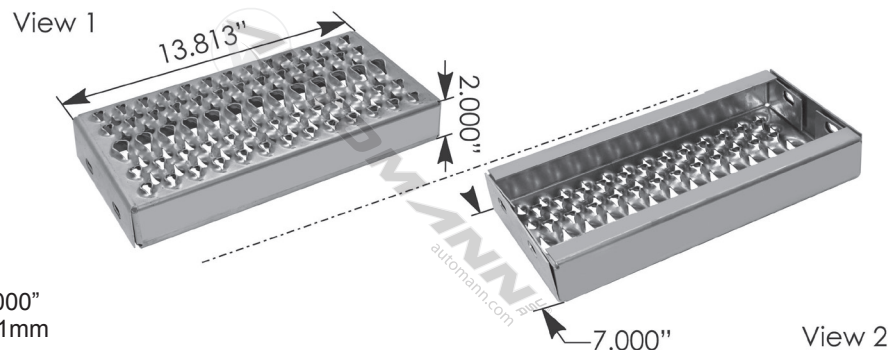

APPLICATION:

Peterbilt
Aluminum

View 1

L: 13.813" x W: 7.000" x H: 2.000"
L: 351mm x W: 178mm x H: 51mm

View 2

M75670

STEP

REPLACES:

11040060700,
11-04006-0700