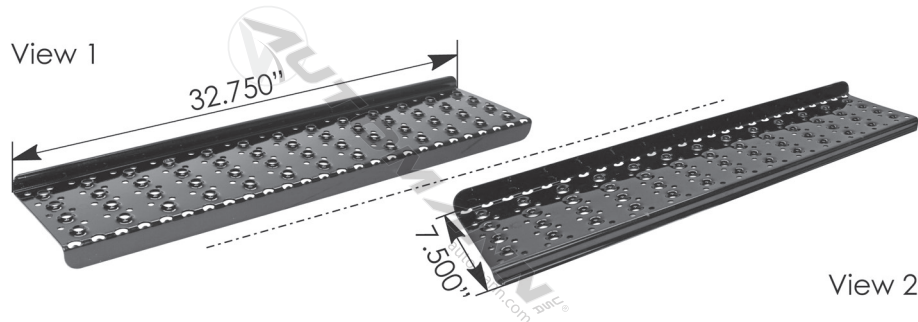

3536370C2

APPLICATION:

IHC

Painted Steel

View 1

View 2

L: 27.750" x W: 7.250"

L: 704mm x W: 184mm

1966-1973, 1987,

1990-2014

View 1

View 2

L: 32.750" x W: 7.500"

L: 832 x W: 190mm

M55858

STEP