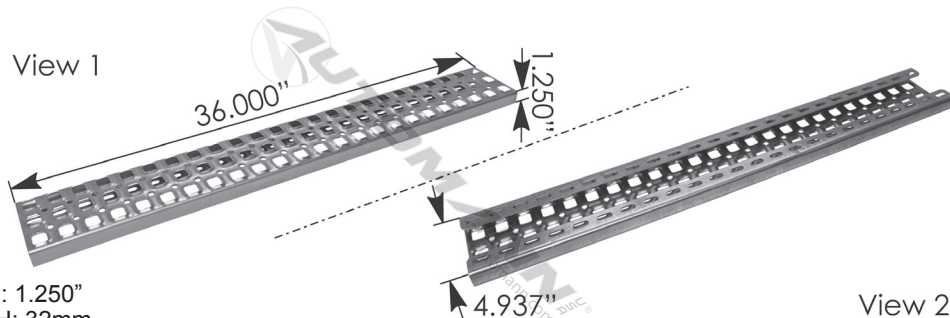

M96393

STEP

REPLACES:

20434392, 20489704,
8087410

APPLICATION:

Volvo/White
Aluminum
2005-2015

View 1