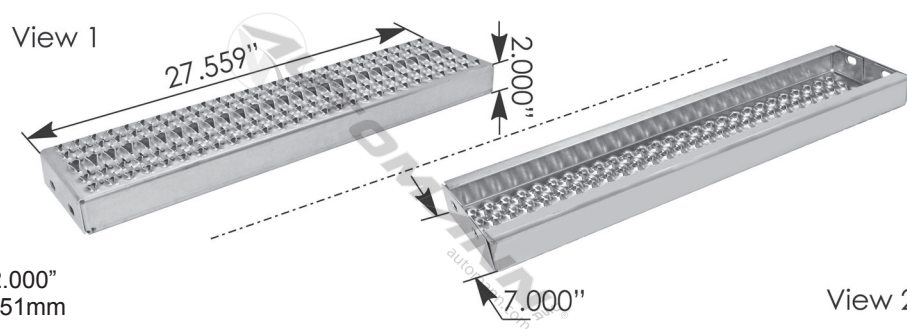

APPLICATION:

Peterbilt
Aluminum

View 1

L: 27.559" x W: 7.000" x H: 2.000"
L: 700mm x W: 178mm x H: 51mm

View 2