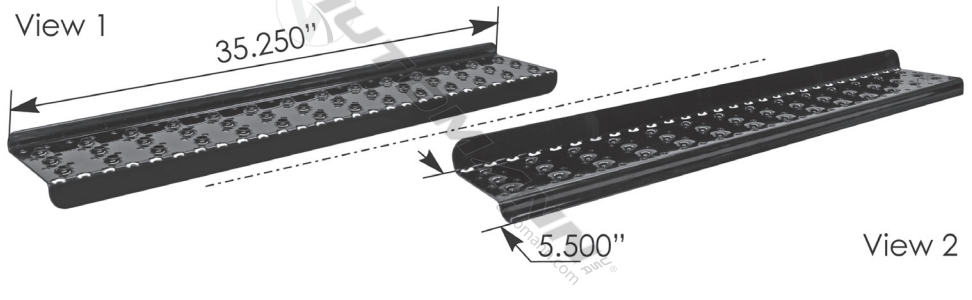

M55060

STEP

REPLACES:
3571060C1
APPLICATION:
IHC
Painted Steel
2001-2013
3200, 43-4400,
73-74-75-76-7700,
8500, RXT,
Terrastar
L: 35.250" x W: 5.500"
L: 895mm x W: 140mm