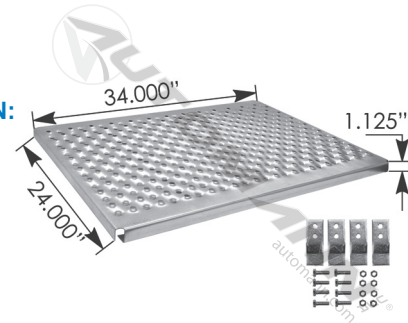

DESCRIPTION:

24" X 34"
Galvanized
Steel,

Includes:
562.PMK1
Mounting Kit