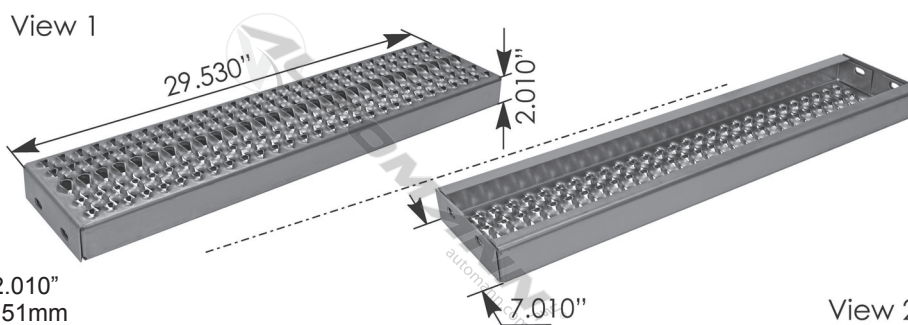

APPLICATION:

Peterbilt
Aluminum
Model 387

L: 29.530" x W: 7.010" x H: 2.010"
L: 750mm x W: 178mm x H: 51mm

View 2