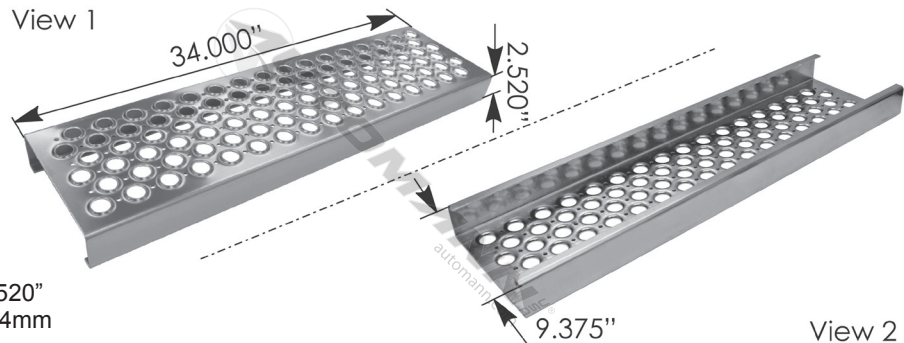

APPLICATION:

Kenworth
Aluminum

View 1

L: 34.000" x W: 9.375" x H: 2.520"
L: 864mm x W: 238mm x H: 64mm

View 2

M59697

STEP

REPLACES:

K229-1169-5, K22911695