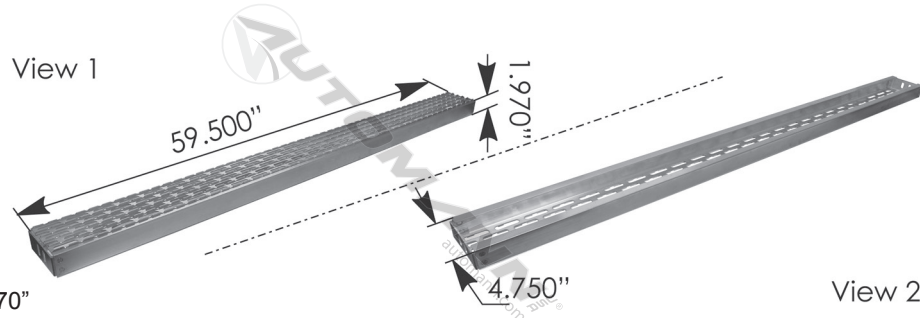

L: 61.875" x W: 4.750" x H: 1.970"
L: 1572mm x W: 120mm x H: 50mm

M62198

STEP

REPLACES:

85QM4192M68

APPLICATION:

Mack
Aluminum
Granite, Pinnacle,
Terrapro,
Titan 2005-2011,
Vision 2005-2007

View 1