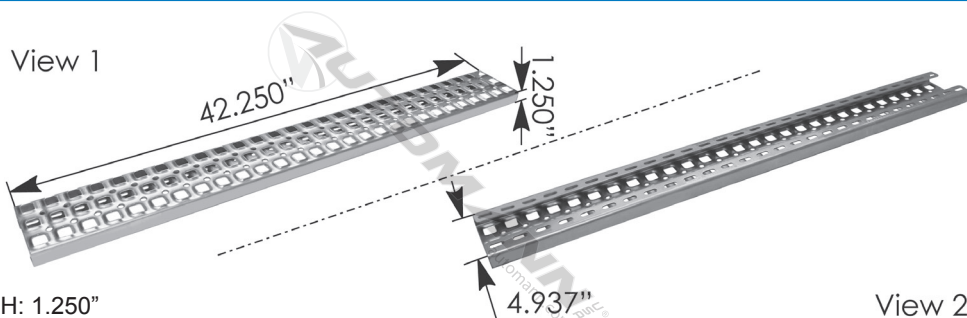

APPLICATION:

Volvo/White
Aluminum
2005-2015

View 1