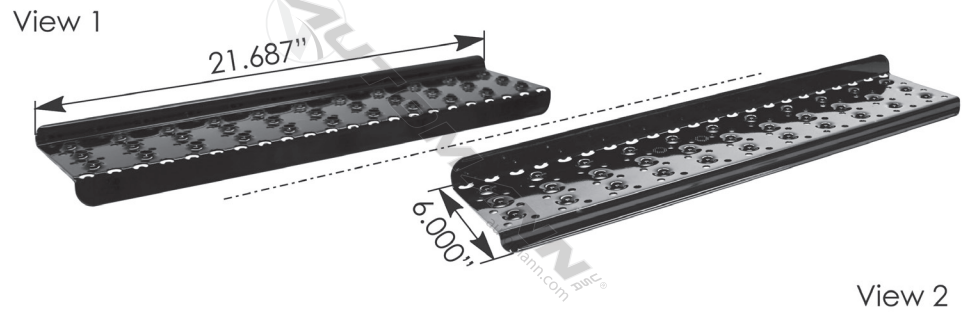

View 2

M55060

STEP

REPLACES:
3571060C1
APPLICATION:
IHC
Painted Steel
2001-2013
3200, 43-4400,
73-74-75-76-7700,
8500, RXT,
Terrastar
L: 35.250" x W: 5.500"
L: 895mm x W: 140mm

View 2

M55200

STEP

REPLACES:
3578200C1
APPLICATION:
IHC
Painted Steel
1300 FBC, 32-3800,
41-42-43-4400,
73-74-75-76-7700,
85-8600,
L: 21.687" x W: 6.000"
L: 550mm x W: 152mm

View 2

M55201

STEP

REPLACES:
3578201C1
APPLICATION:
IHC
Painted Steel

L: 32.760" x W: 5.710"
L: 832mm x W: 150mm

View 2

M55281

STEP