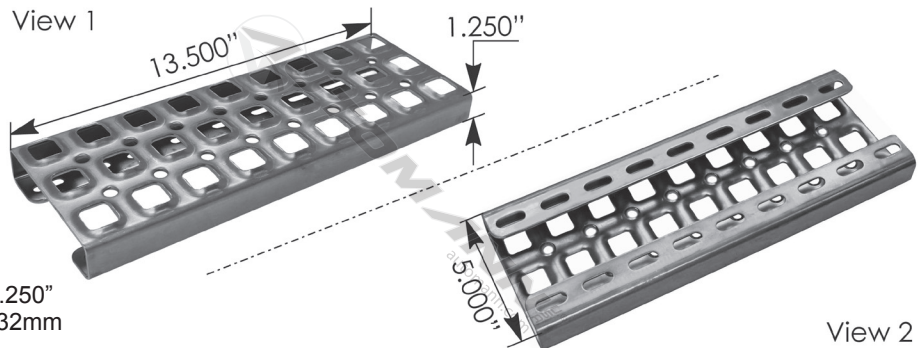

M96389

STEP

REPLACES:

20434354, 20434384,
20489697, 8080791,
8085900

APPLICATION:

Volvo/White
Aluminum
2005-2015

L: 13.500" x W: 5.000" x H: 1.250"
L: 342mm x W: 125mm x H: 32mm