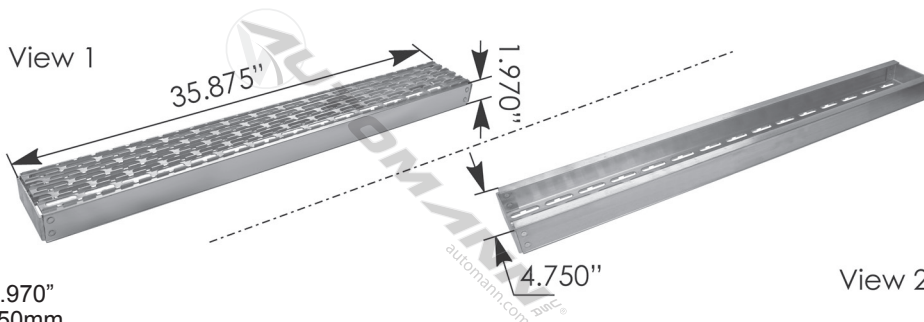

View 1

View 2

L: 35.875" x W: 4.750" x H: 1.970"
L: 910mm x W: 120mm x H: 50mm

M75275

STEP

REPLACES:

11039420775,
11-03942-0775

APPLICATION: