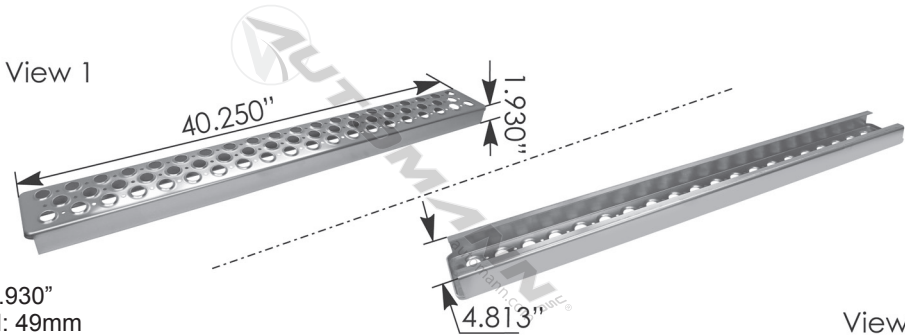

M59693

STEP

REPLACES:

K22911693, K229-1169-3

APPLICATION:

Kenworth
Aluminum
1996-2012
Ken/Pete

View 1

L: 40.250" x W: 4.813" x H: 1.930"
L: 1023mm x W: 122mm x H: 49mm

View 2

M59694

STEP

REPLACES:

K22911694,
K229-1169-4