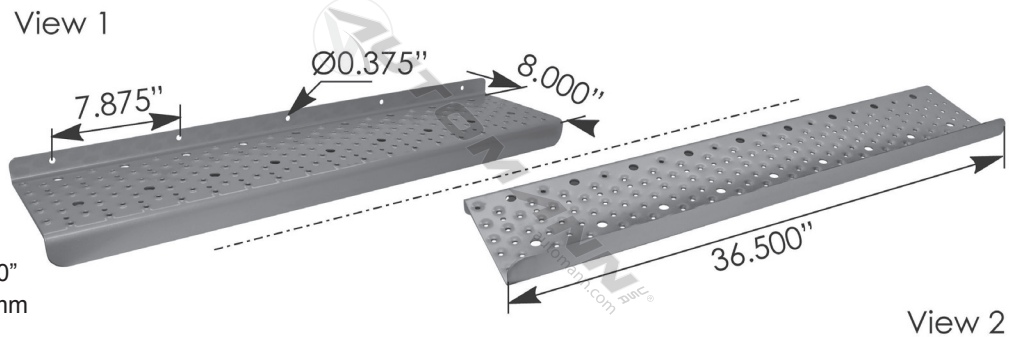

View 1

L: 47.250" x W: 5.625" x H: 1.750"
L: 1200mm x W: 143mm x H: 45mm

View 2

M46150

STEP

REPLACES:

A2257757150

APPLICATION:

Freightliner
Aluminum

View 1

L: 59.250" x W: 5.625" x H: 1.750"
L: 1500mm x W: 143mm x H: 45mm

View 2

M46374

STEP

REPLACES:
2252437004
APPLICATION:
Freightliner
M2 Steel Silver

L: 36.500" x W: 8.000"
L: 925mm x W: 205mm