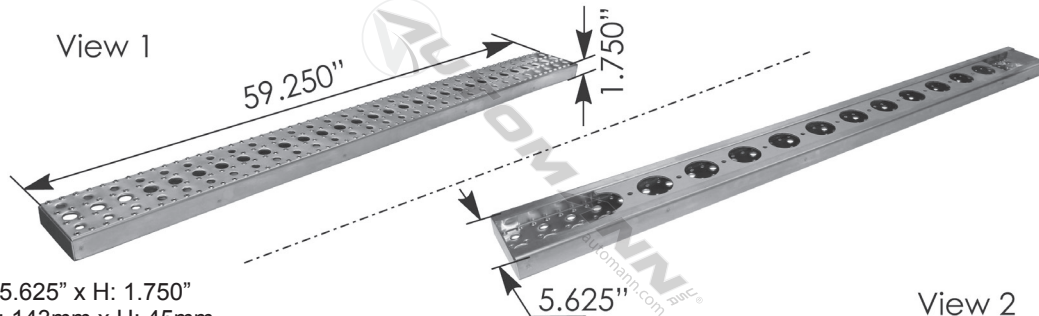

APPLICATION:

Freightliner
Aluminum

View 1

L: 59.250" x W: 5.625" x H: 1.750"
L: 1500mm x W: 143mm x H: 45mm

View 2