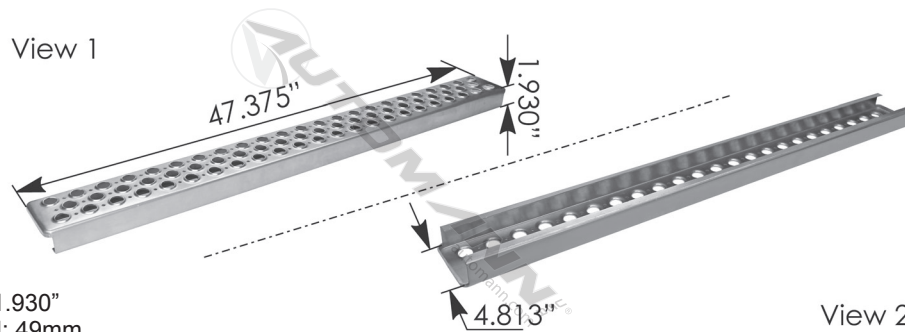

APPLICATION:

Kenworth
Aluminum

View 1

L: 47.375" x W: 4.813" x H: 1.930"
L: 1200mm x W: 122mm x H: 49mm

View 2

M59696

STEP

REPLACES:

K22912098,
K229-1209-8