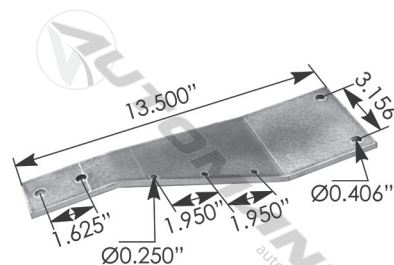

APPLICATION:

Peterbilt

M75750

STEP

REPLACES:

11040060750,
11-04006-0750