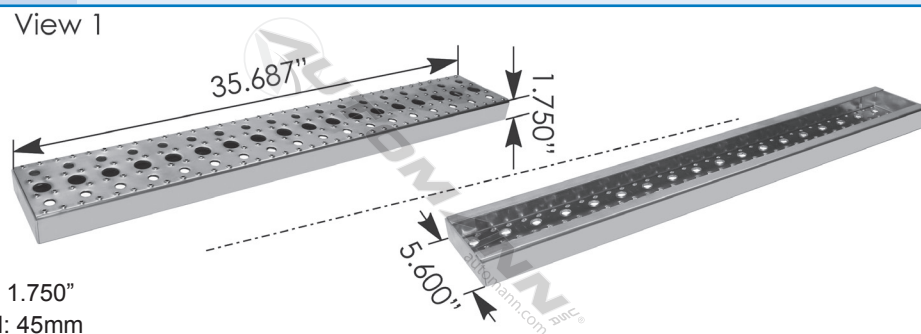

APPLICATION:

Freightliner
Aluminum

View 1

L: 35.687" x W: 5.625" x H: 1.750"
L: 907mm x W: 143mm x H: 45mm

View 2

M46120

STEP

REPLACES:

A2257757120