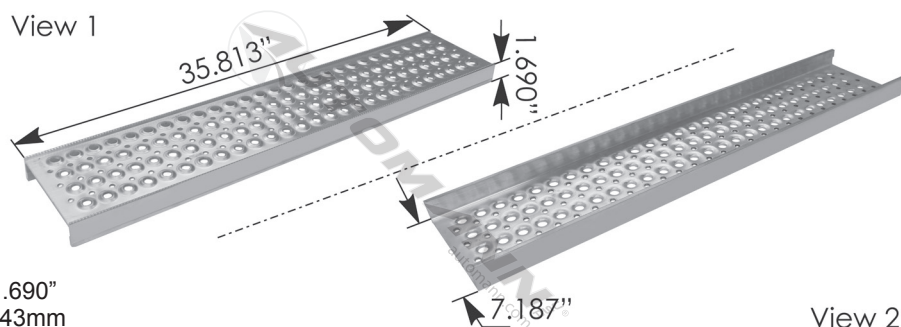

APPLICATION:

IHC

Aluminum

2009-2012,

ProStar

View 1

View 2

L: 35.813" x W: 7.187" x H: 1.690"

L: 910mm x W: 183mm x H: 43mm