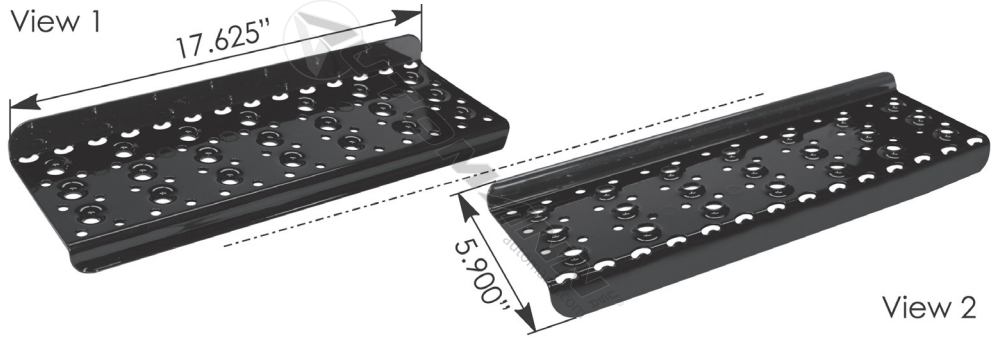

View 2

M55201

STEP

REPLACES:
3578201C1
APPLICATION:
IHC
Painted Steel

L: 32.760" x W: 5.710"
L: 832mm x W: 150mm

View 2

M55281

STEP

REPLACES:

3589481C1

APPLICATION:

IHC

Painted Steel

200, 43-4400,

73-74-75-7600,

85-8600, ProStar

L: 17.625" x W: 5.900"

L: 448mm x W: 150mm

View 1

View 2

M55370

STEP

REPLACES:

3536370C1,

3536370C2

APPLICATION:

IHC

Painted Steel

View 1

View 2

L: 27.750" x W: 7.250"

L: 704mm x W: 184mm