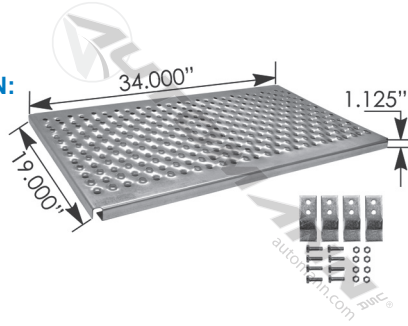

View 2

562.P19X34 DECK PLATE

REPLACES:

05400041

DESCRIPTION:

19" X 34"
Galvanized
Steel,

Includes:
562.PMK1
Mounting Kit

562.PMK1 MOUNTING KIT