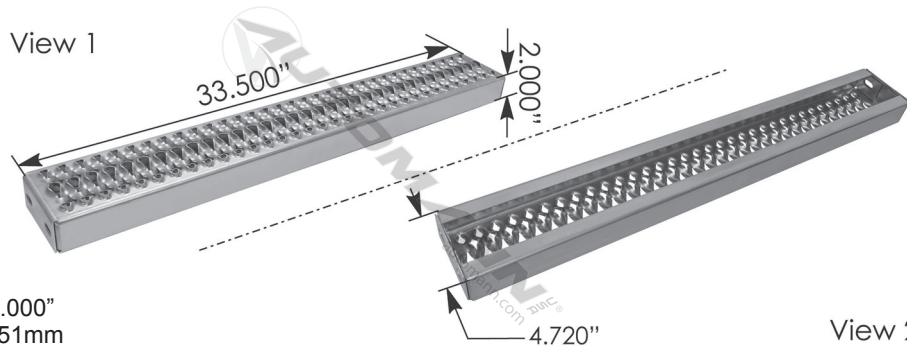

APPLICATION:

Peterbilt
Aluminum
Model 387

View 1

L: 33.500" x W: 4.750" x H: 2.000"
L: 850mm x W: 120mm x H: 51mm

View 2

M75635

STEP

REPLACES:

11040060350,
11-04006-0350