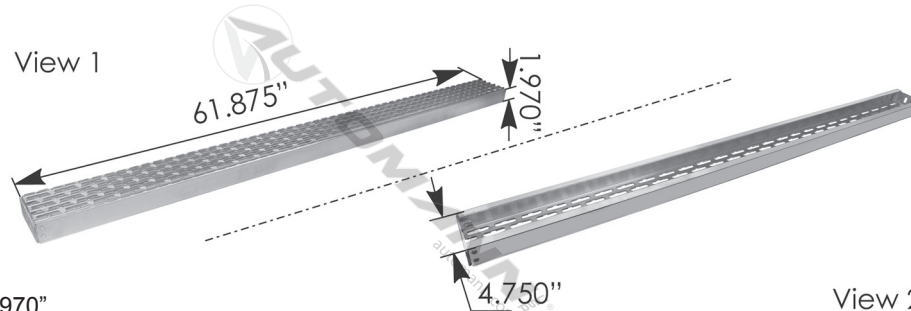

APPLICATION:

Mack
Aluminum
Granite, Pinnacle,
Terrapro,
Titan 2005-2011,
Vision 2005-2007

View 1

View 2

L: 61.875" x W: 4.750" x H: 1.970"
L: 1572mm x W: 120mm x H: 50mm

M62198

STEP

REPLACES:

85QM4192M68