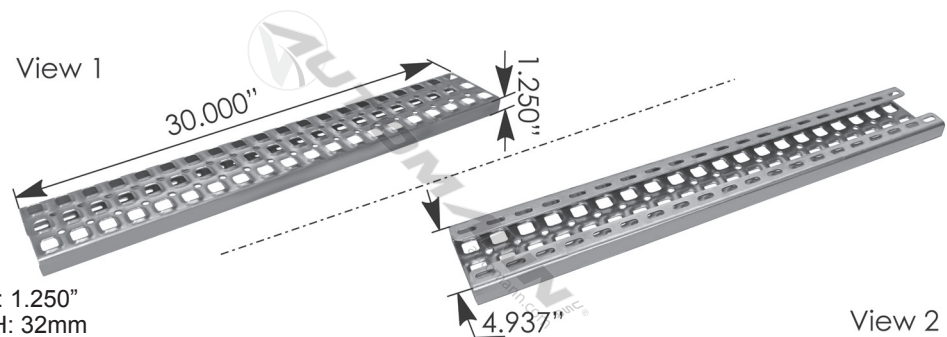

APPLICATION:

Volvo/White
Aluminum
2005-2015

L: 30.000" x W: 4.937" x H: 1.250"
L: 760mm x W: 125mm x H: 32mm